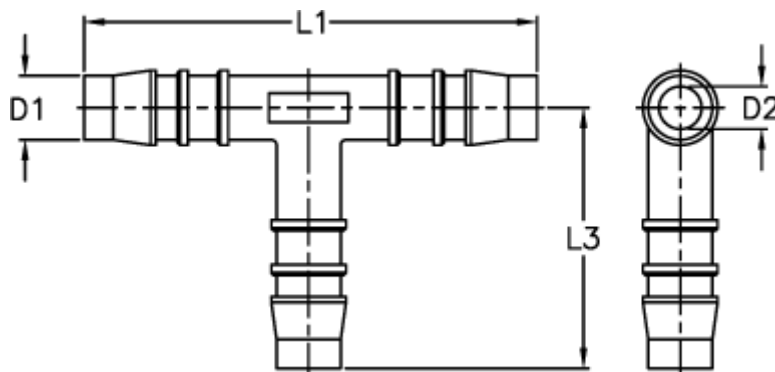

Article number: 027608900008

Description: Norma hose coupling TS 8

Measures

D1 = 8

D2 = 5.6

L1 = 58.0

L3 = 30.0